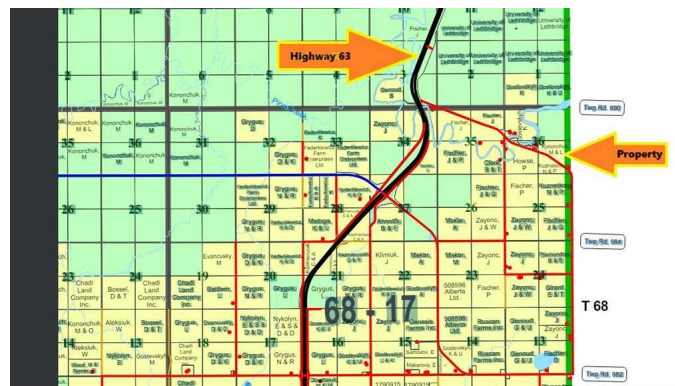

\$195,000 - 190000 Township Road 685, Rural Athabasca County

MLS® #A2127612

\$195,000

0 Bedroom, 0.00 Bathroom,
Land on 90.69 Acres

NONE, Rural Athabasca County, Alberta

Living the dream will get you to this property. 90 acres of perfect rec land. Well balanced with open meadow and timber. Access to the Lac La Biche River will give you miles of river fun. Crown land to the north gives you extra room to play. A mazing location between Lac La Biche and Highway 63. Buy it for your dreams, or with campground development potential.

Essential Information

MLS® #	A2127612
Price	\$195,000
Bathrooms	0.00
Acres	90.69
Type	Land
Sub-Type	Residential Land
Status	Active

Community Information

Address	190000 Township Road 685
Subdivision	NONE
City	Rural Athabasca County
County	Athabasca County
Province	Alberta
Postal Code	T0A1V0