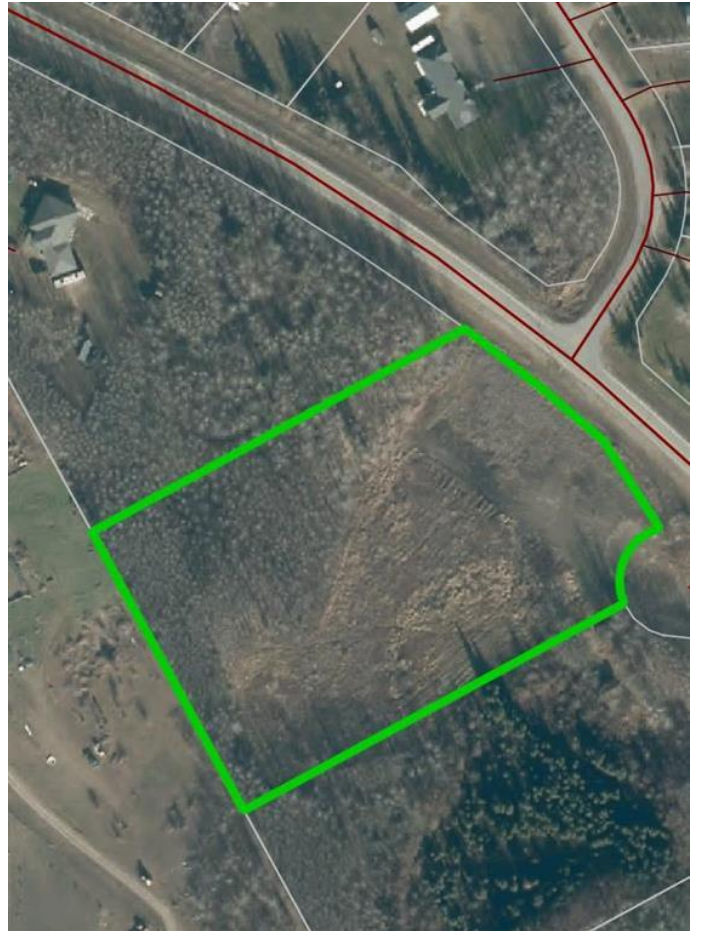

\$119,900 - 110 67324 Mission Road, Lac La Biche

MLS® #A2161247

\$119,900

0 Bedroom, 0.00 Bathroom,
Land on 4.84 Acres

Lac La Biche, Lac La Biche, Alberta

Located only 6 kms from Lac La Biche on the old mission road. Features include fully serviced lot, already built approach, and plenty of trees for privacy. If you are looking to build a country acreage close to town this property is ideal, with bus services available to makes this property even more appealing to growing family. File 598

Essential Information

MLS® #	A2161247
Price	\$119,900
Bathrooms	0.00
Acres	4.84
Type	Land
Sub-Type	Residential Land
Status	Active

Community Information

Address	110 67324 Mission Road
Subdivision	Lac La Biche
City	Lac La Biche
County	Lac La Biche County
Province	Alberta
Postal Code	T0A 2C1

Amenities

Utilities Cable Available, Electricity Available, Natural Gas Available, Phone Available

Exterior

Lot Description Near Public Transit, Wooded

Additional Information

Date Listed August 28th, 2024

Days on Market 237